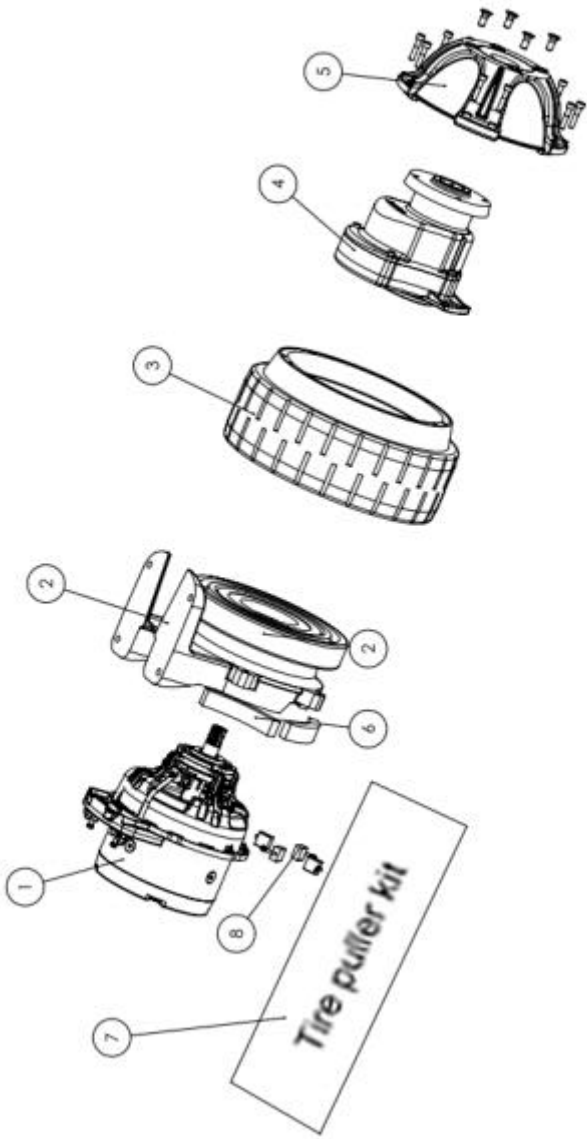

Wheel hub drive (01178610)

Pos.	Part No.	Material number	Description	Qty.	Unit	Remarks
1	03502600	03502600	Motor	1	PC	
2	03502530	03502530	Wheelmount	1	PC	contents: Support and ball bearing
3	01113840	01113840	Wheel	1	PC	
4	03502670	03502670	Gear	1	PC	
5	03502350	03502350	Housing cover	1	PC	
6	---		Spare part on request	1		Air filter
7	03502210	03502210	Mounting tool set	1	PC	
8	00876670	00876670	Carbon brush	4	PC	